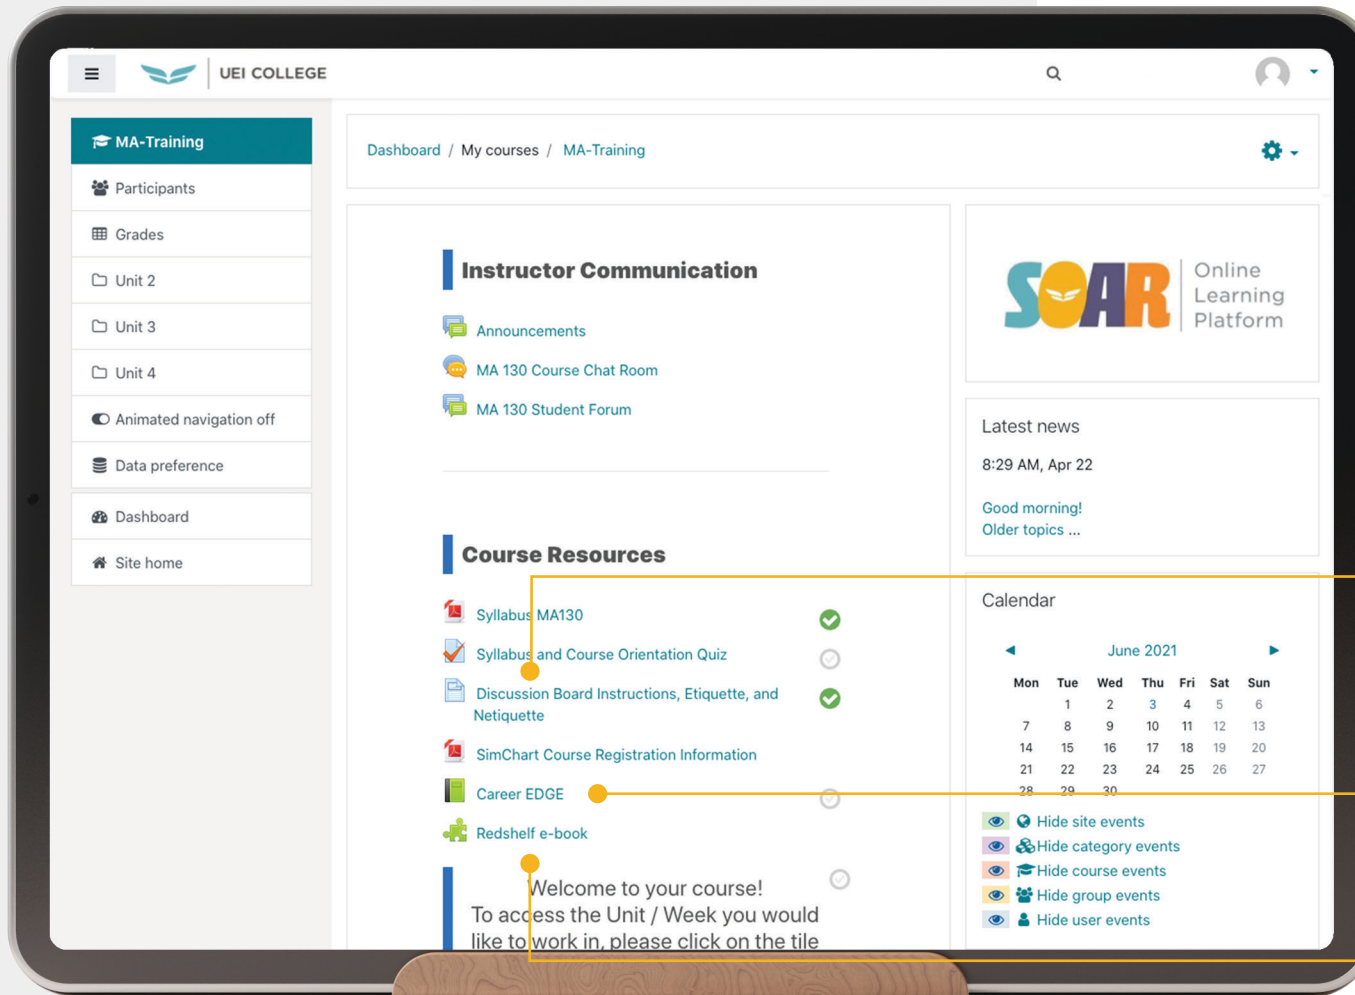

Inside Your Course within SOAR

Below are the course resources to help you navigate your online class activities.

Discussion Board
You can find instructions on how to submit answers to the discussion board here.

CareerEdge
This is the professional development tool that will help you build your career portfolio.

Redshelf e-book
Access your textbooks, workbooks, and e-book tools to help you study.